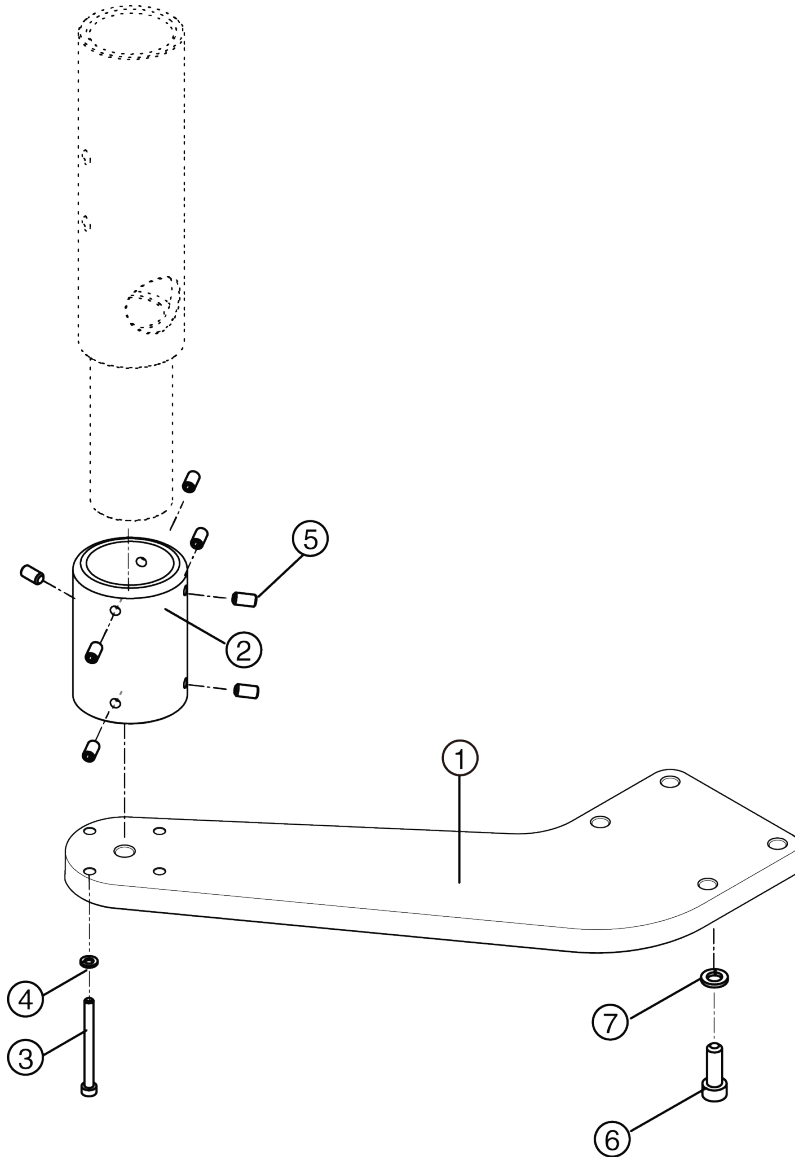

# TPC

## TPC Chair Bracket Adaptor Parts List

No.	Description	Part Number
1	Steel Bracket Plate	TPC-BRKT-1
2	Bracket Cup	TPC-BRKT-2
3	Allen Bolt	TPC-BRKT-3
4	Washer	TPC-BRKT-4
5	Set Screw	TPC-BRKT-SS
6	Chair bracket Bolt	M4000-BRKT-BOLT
7	Washer	Included with part No.6