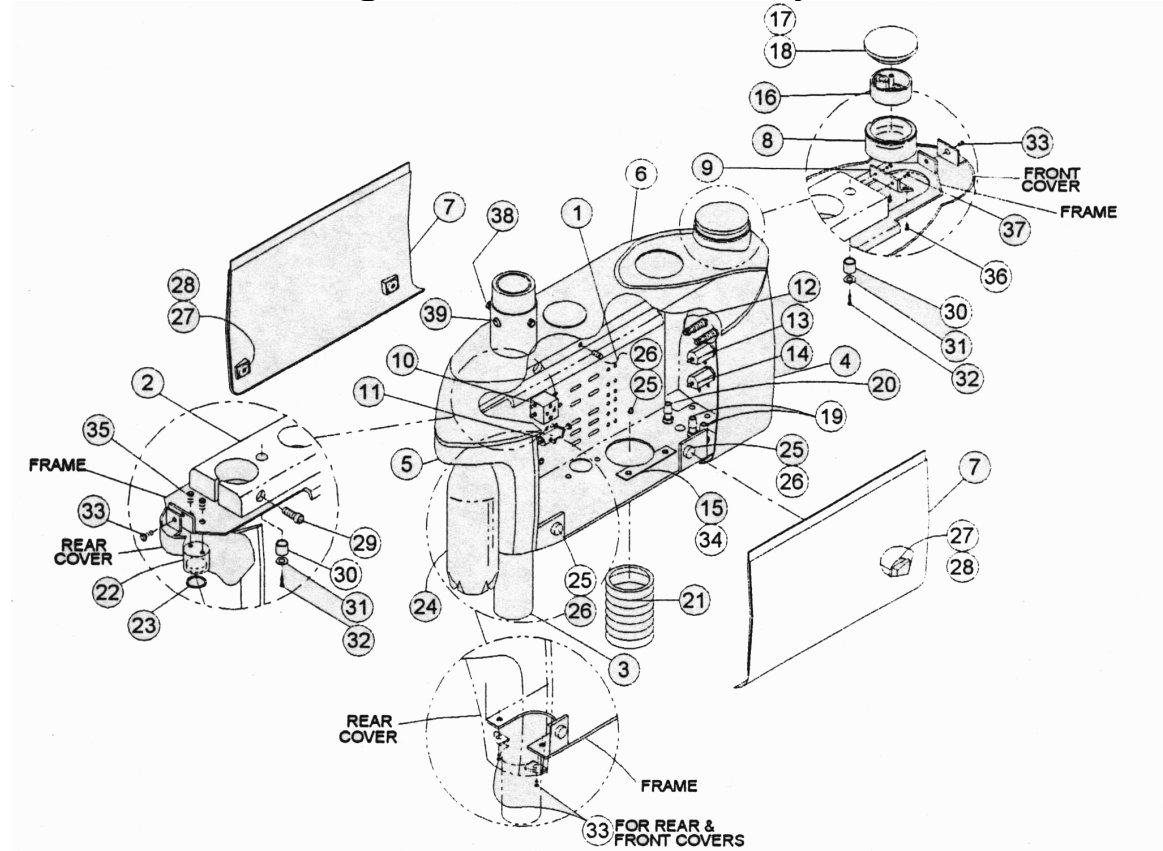

Mirage Post Mount Utility Box

Item	Part Number	Description
1	53001	Frame, PMU
2	53002	Support Plate –Clamp
3	53003	Support Post
4	53004	Front Cover
5	53005	Rear Cover
6	53006	Top Cover
7	53007	Side Cover
8	53008	Solids Collector body
9	53009	Bracket, Solids Collector
10	53010	Syringe Block Assembly
11	53011	Water Bottle Air Regulator
12	53012	Q.D. Outlet W/Shutoff
13	52007	Flow Control Needle Valve
14	53014	Toggle, Selector Valve
15	53015	Umbilical Retainer Bracket
16	53016	Trap Solids Collector
17	53017	Cap, Solids Collector
18	53018	O-Ring Solids Collector
19	53019	HVE Connector
20	53020	SE Connector
21	53021	Umbilical (Per Foot
22	53022	Bottle Cap Assembly
23	53023	Gasket Water Bottle
24	53024	Water Bottle
25	53025	Magnet
26	53026	Screw Magnet
27	53027	Plate Magnet
28	53028	Screw Plate Magnet
29	53029	Screw, Clamp Mount Allen
30	53030	Spacer, Top Cover
31	53031	Washer, Top Cover
32	53032	Screw, Top Cover
33	53033	Screw, Rear/Front Cover
34	53034	Screw, Bracket – Umbilical
35	53035	Screw, Bottle Cap Assembly
36	53036	Screw, Solids Collector
37	53037	Screw, Bracket-Solids Collector
38	53038	Screw, Set Socket, Post
39	53039	Screw, Pan Head, Post
40	53040	Light Post Not Shown
41	53041	4 Position Suction Holder