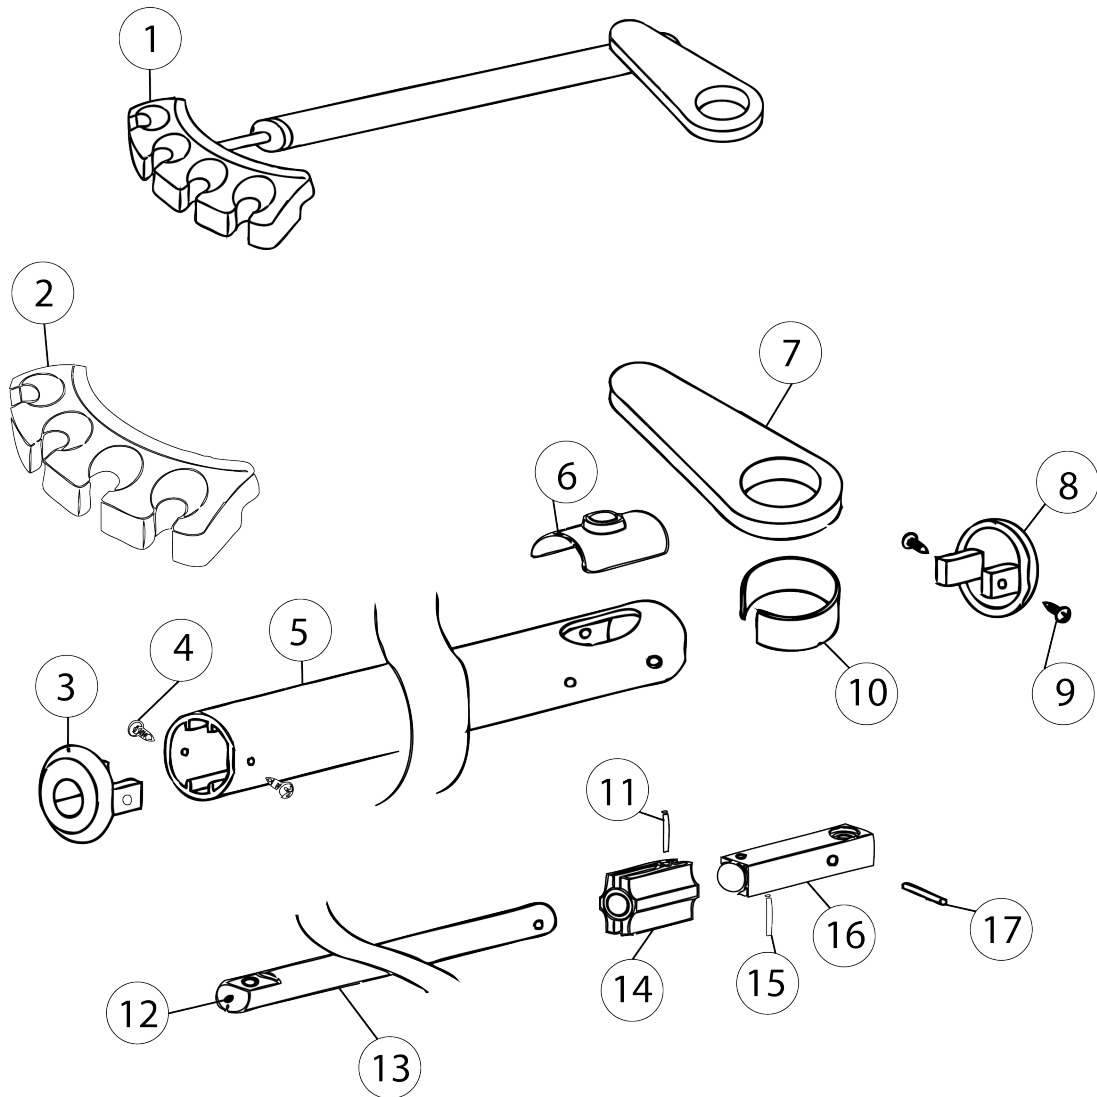

Assistants Arm

No.	Description	Part Number
1	Assistance Arm Complete	53041-C
2	4 Position Holder	53041
3	Arm Front Cover	53041-EC
4	Screw	53041-04
5	Arm Housing	53041-05
6	Trim Cover	53041-B-PC
7	Cast support	53041-B
8	Arm Back Cover	53041-08
9	Screw	53041-09
10	Bushing	53041-10
11	Pin	53041-11
12	Set Screw	53041-B-SS
13	Telescoping arm	53041-13
14	Block	53041-14
15	Leveling Screw	53041-BAB-LS
16	Break Away Block	53041-BAB
17	Pin	53041-17