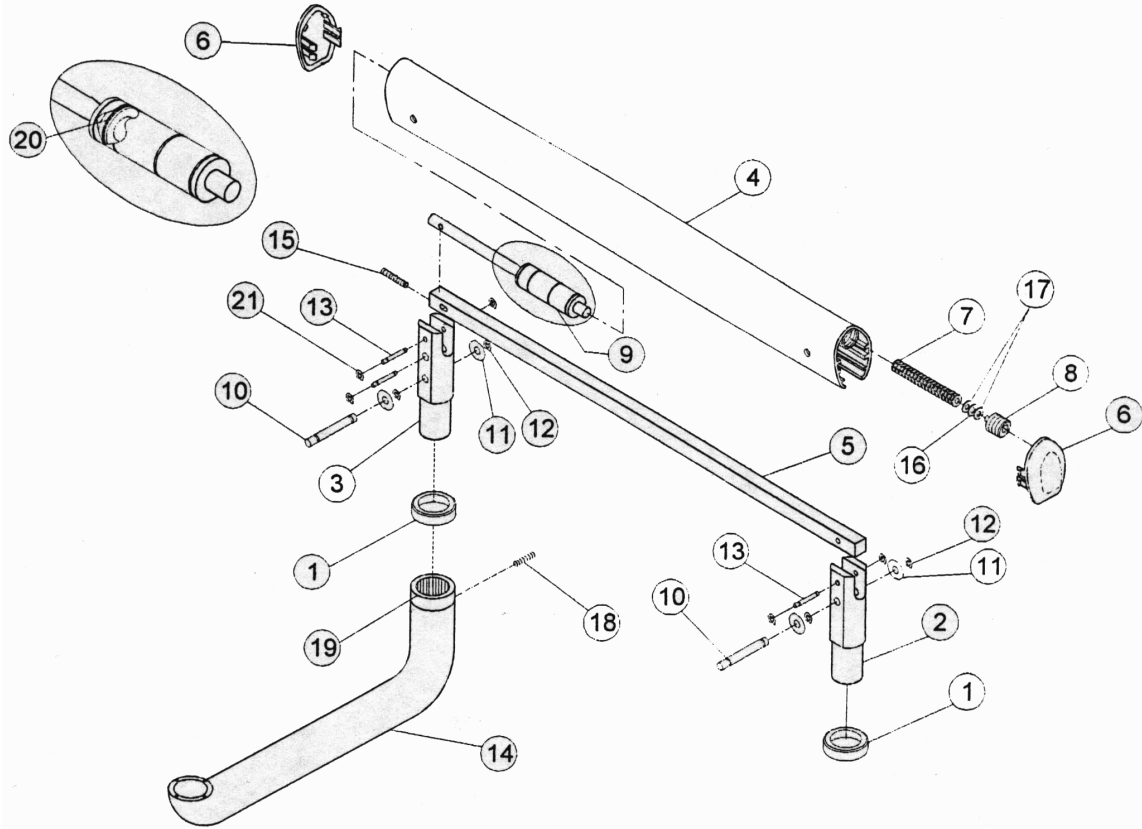

Mirage Flex Arm Assembly

Mirage 2015 / 2000 parts list

<u>Item</u>	<u>Part Number</u>	<u>Description</u>	<u>Price$</u>
1	54001	Bezel	
2	54002	Elevation Knuckle	
3	54003	Control Knuckle	
4	54004	Cover Flex Arm	
5	54005	Stabilizer Bar	
6	54006	End Cap, Flex Arm	
7	54007	Spring Compression	
8	54008	Tensioning Screw Cap	
9	54009	Air Break	
10	54010	Long Pin, Stabilizer	
11	54011	Washer (PKG 10)	
12	54012	Retainer (PKG 10)	
13	54013	Short Pin	
14	54014	Control Arm	
15	54015	Leveling Screw	
16	54016	Washer (PKG 10)	
17	54017	Washer (PGK 10)	
18	54018	Set Screw	
19	54019	Bearing	
20	54020	O-Ring Air Break	
21	54021	Retainer, Small (PKG 10)