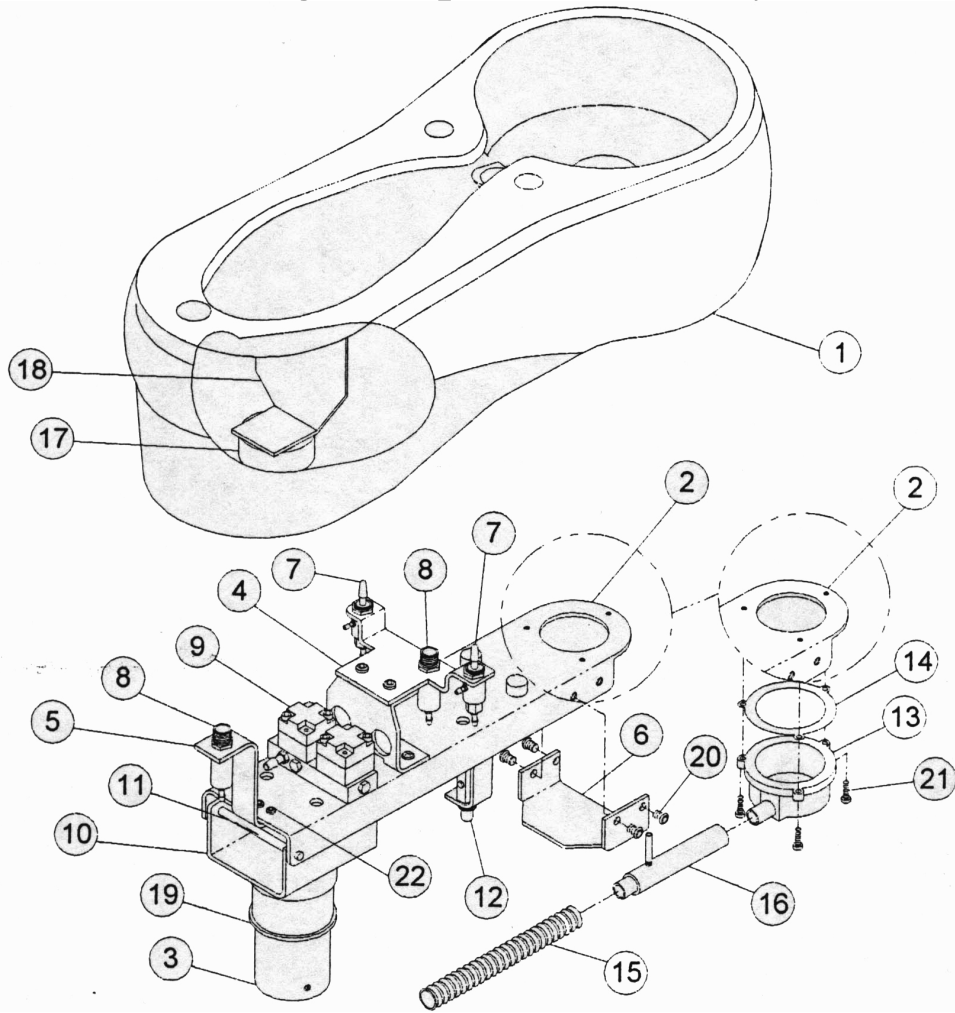

Mirage Cuspidor Assembly

Item	Part Number	Description
1	53071	Cuspidor
2	53072	Chassis
3	53073	Pivot Tube
4	53074	Valve Bracket
5	53075	Bracket, Socket Cup Fill
6	53076	Bracket, Bowl- Socket
7	53077	Control Valve
	53077-C	Button Cap cover
8	53078	Socket Spout
9	53079	Block
10	53080	Bracket Pivot Mount
11	53081	Pin
12	52007	Needle Valve
13	53083	Socket Bowl
14	53084	Gasket
15	53085	Drain Line
16	53086	Vent Tube Assembly
17	53087	Magnet
18	53088	Bracket Magnet
19	53089	Washer
20	53090	Screw, Bracket Mount Allen
21	53091	Screw, Socket Mount Philips
22	53092	Screw, Bracket Cup Fill Allen