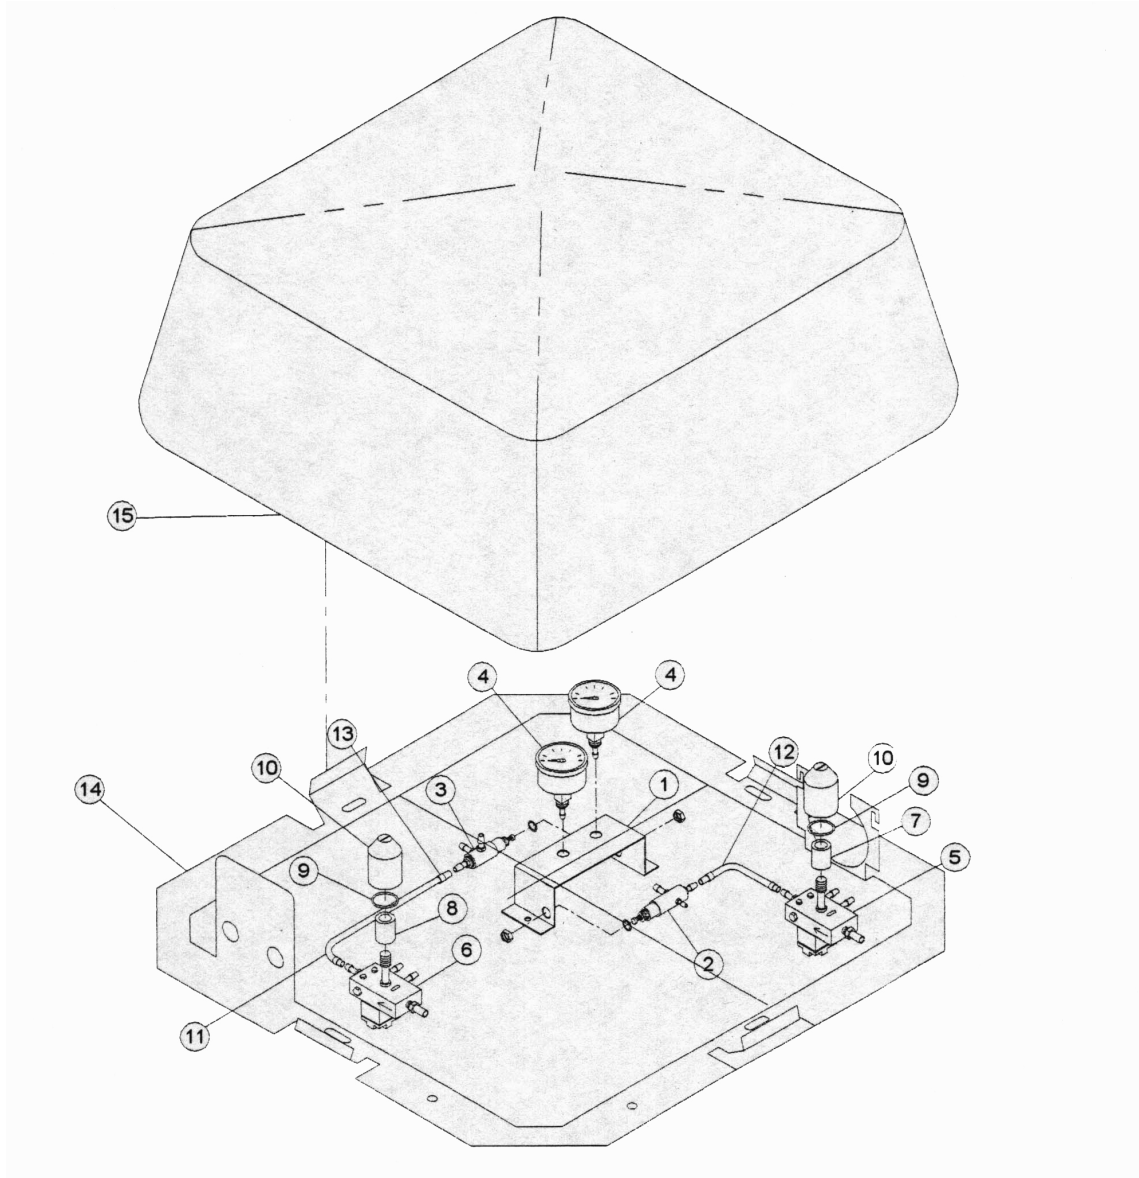

Mirage Utility Box Assembly

Mirage 2015 / 2000 parts list

Item	Part Number	Description
1	53101	Bracket
2	53102	Air Regulator
3	53103	Water Regulator
4	53104	Pressure Gauge
5	53105	Air Pilot Valve
6	53106	Water Pilot Valve
7	53107	Air Filter
8	53108	Water Filter
9	53109	O-ring
10	53110	Dome Nut
11	53111	¼" Water Line
12	53112	¼" Air line
13	53113	Sleeve Clamp (PKG 10)
14	53114	Frame, Utility Box
15	53115	Cover, Utility Box
16	53116	Foot Control W/SW
17	53117	Foot Control W/O SW
18	53118	F.C. Wet/Dry Toggle SW