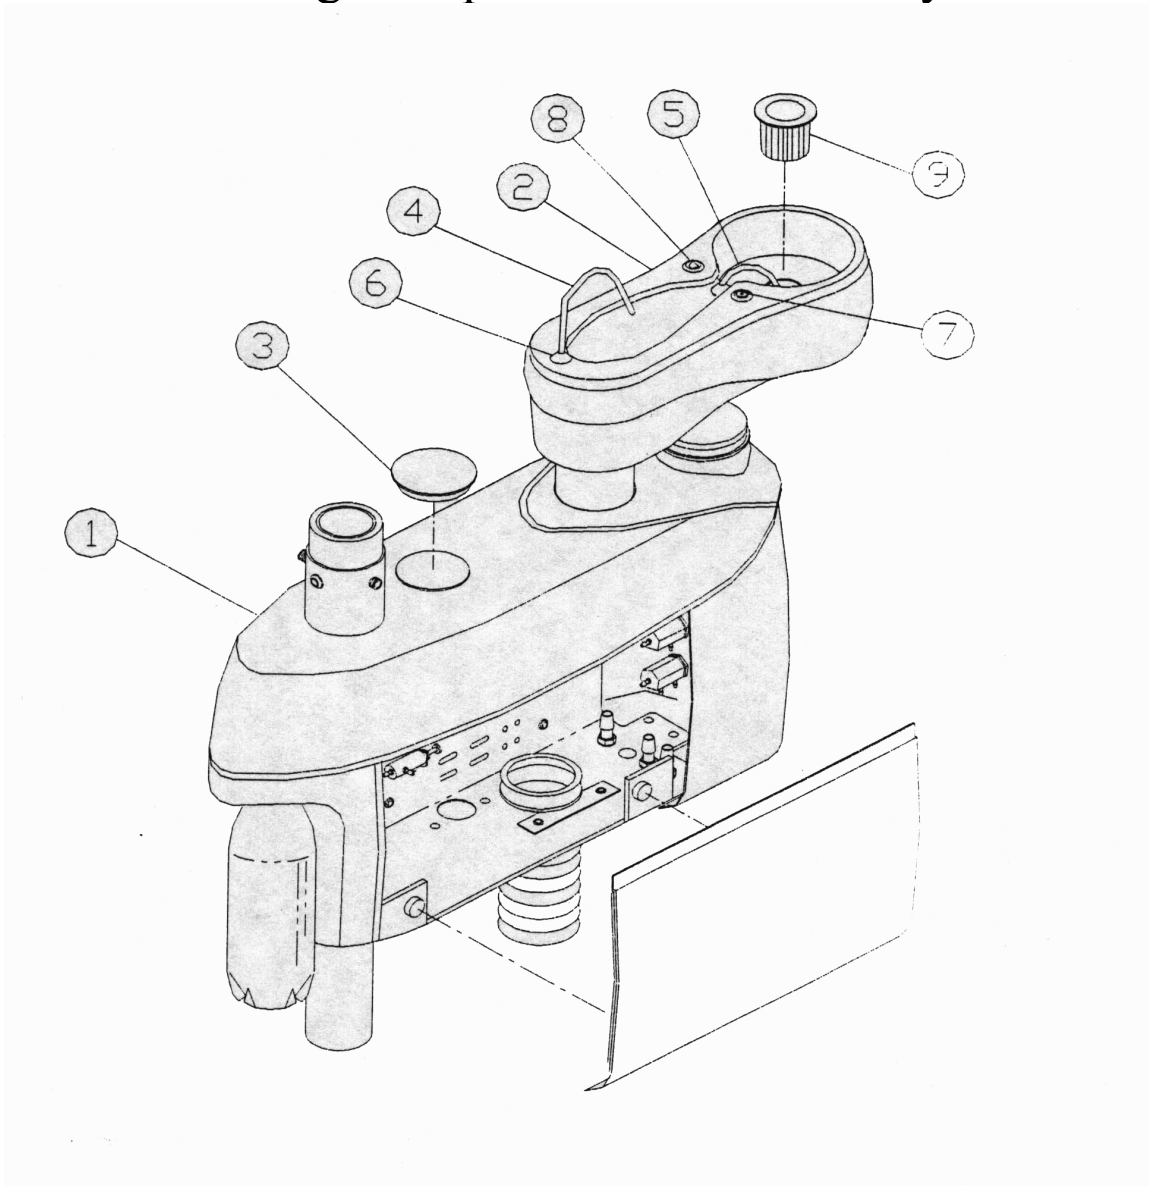

Mirage Cupidor – Post Assembly

Item	Part Number	Description
1	53000	Post Mount Box Sub-Assembly
2	53050	Cupidor Sub-Assembly
3	53051	Cap, Top Cover
4	53052	Cup Fill Spout
5	53053	Bowl Rinse Spout
6	53054	Bezel, Spout
7	53055	Cup Fill Boot
8	53056	Bowl Rinse Boot
9	53057	Bowl Strainer
10	53058	Cupidor Cove Cap