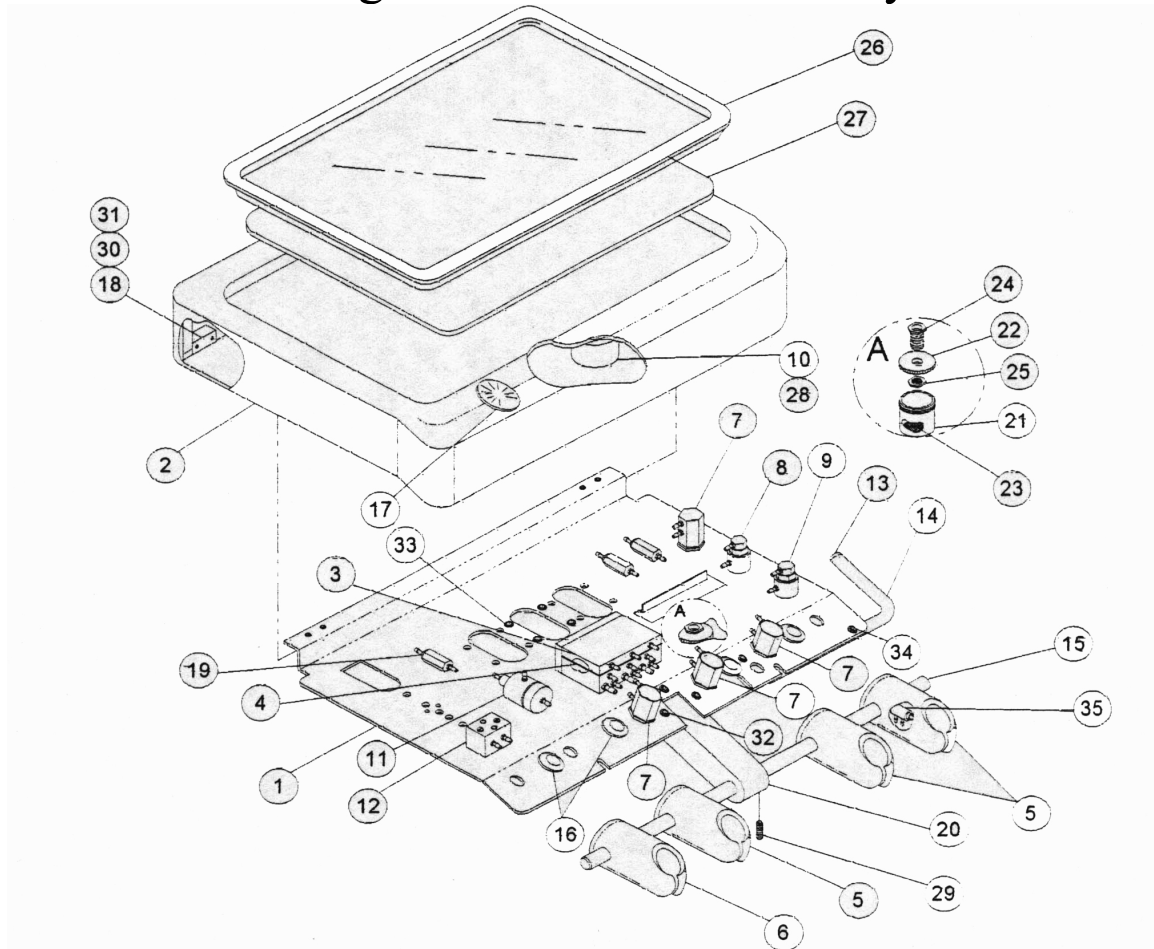

Mirage Delivery System Parts List

Mirage Sector Head Assembly

Item	Part Number	Description
1	52001	Plate Base
2	52002	Cover- Control Head
3	52003	Hand piece Control Block
4	52004	Tri-Block Diaphragm
5	52005	Holder Asepsis (Cover)
	52005-C	Asepsis Holder Complete
6	52006	Holder Syringe (Cover)
	52006-C	Syringe Holder Complete
7	52007	Valve-Flow Control Needle
8	52008	Push Button Momentary
9	52009	On/Off Toggle 3-Way
10	52010	Weight, Cover
11	52011	Water Relay
12	52012	Syringe Block Assembly
13	52013	Break Push Button
14	52014	Handle, Right
15	52015	Bar Holder
16	52016	Grommet
17	52017	Gauge-Pressure
18	52018	Hinge
19	52019	Check Valve
20	52020	Rod Holder Support
21	52021	Oil Jar
22	52022	Cap-Oil Jar
23	52023	Oil Pad
24	52024	Hex Screw-Oil Jar
25	52025	Hex Nut Oil Jar
26	52026	Stainless Steel Tray
27	52027	Non Slip Pad
28	52028	Screw, Button Head
29	52029	Screw, Set Socket
30	52030	Screw, Button Head
31	52031	Screw, Button Head
32	52032	Screw, Button Head
33	52033	Screw, Button Head
34	52034	Screw, Button Head
35	52035	N.C. Valve
36	52036	Hand Piece Tubing
37	52038	Syringe Tubing