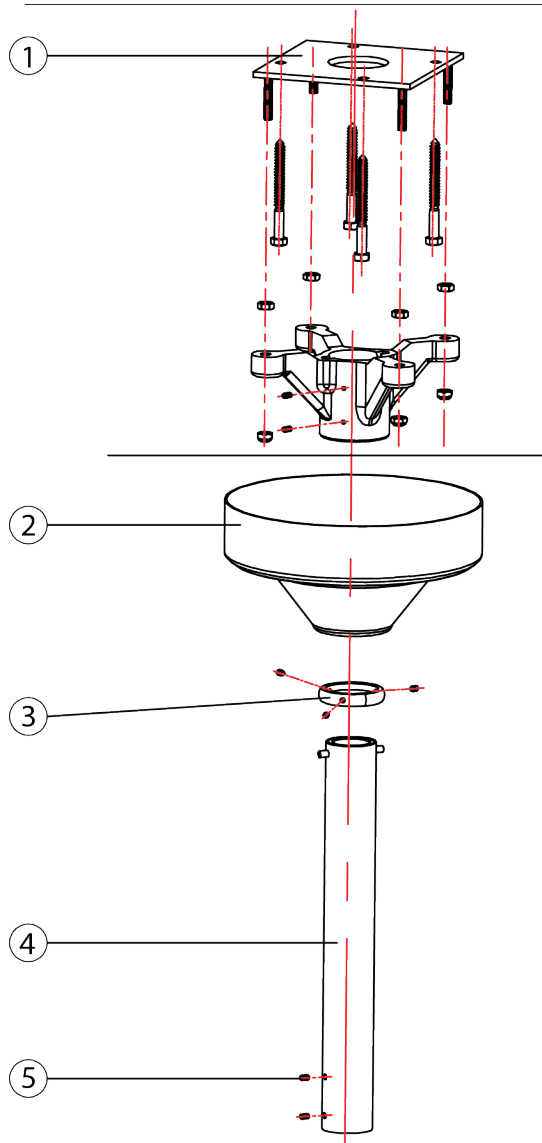

Lucent L690 Ceiling Bracket

No.	Description	Part Number
1	Ceiling Bracket	L690-BMK
2	Ceiling Cover	L690-BMK-C
3	Securing Collar	L900-56051
4	Light post	56032-F
4	Post 8'	L690-08
4	Post 9'	L690-09
4	Post 10'	L690-10
4	Post 11'	L690-11
5	Set Screw	L690-SS