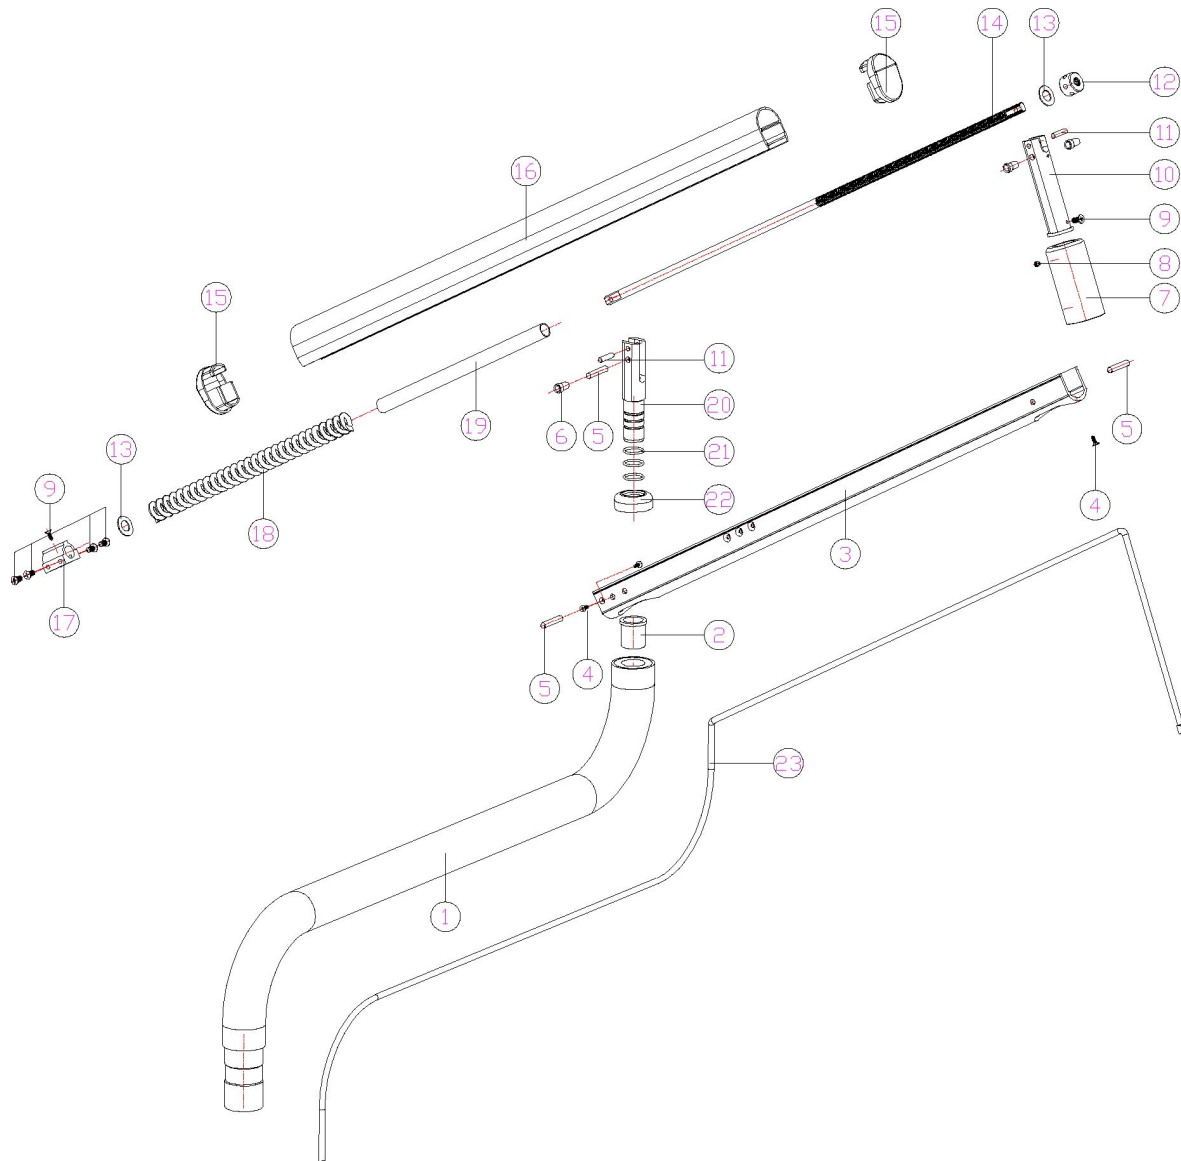

Lucent L600N Parts List

TPC 851 S. Lawson St. City of Industry, CA 91748
Phone 626-810-4337 Fax 626-810-4245

Lucent L600N Parts List

No.	Description	Part Number
1	Ridge Arm	L600N-ARM-RP-1
2	Nylon Hub	L600N-ARM-RP-2
3	Spring Arm Base	L600N-ARM-RP-3
4	Phillips Screw	L600N-ARM-RP-4
5	Pin	L600N-ARM-RP-5
6	Bushing	L600N-ARM-RP-6
7	Bell Assembly	L600N-ARM-RP-7
8	Set Screw	L600N-ARM-RP-8
9	Phillips Screw	L600N-ARM-RP-9
10	Upper Knuckle	L600N-ARM-RP-10
11	Pin	L600N-ARM-RP-11
12	Tension Nut	L600N-ARM-RP-12
13	Washer	L600N-ARM-RP-13
14	Spring	L600N-ARM-RP-14
15	End Cap Cover	L600N-ARM-RP-15
16	Spring Arm Top Cover	L600N-ARM-RP-16
17	Tension Block	L600N-ARM-RP-17
18	Spring	L600N-ARM-RP-18
19	Spring Sleeve Guard	L600N-ARM-RP-19
20	Connecting Hub	L600N-ARM-RP-20
21	O-Ring	L600N-ARM-RP-21
22	Bezel Cover	L600N-ARM-RP-22
23	2 Conductor Wire Harness	L600N-ARM-RP-23
24	Nylon Light post bushing Not on Diagram!	L600N-ARM-RP-24