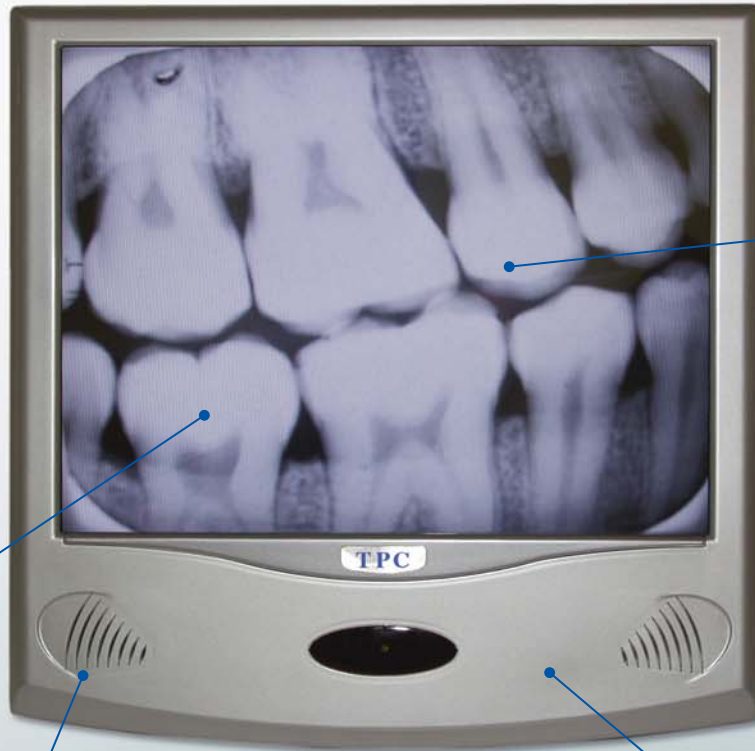

15" Deluxe Flat Screen Monitor

WITH BUILT IN X-RAY VIEWER

Active-Matrix TFT LCD Monitor

- 1074 x 768 resolution
- 500:1 high contrast ratio
- 160-degree viewing angle

Mirror Image Function

- Enables viewing from opposite perspective
- Better communication between Doctor and patient

Built-In Stereo Sound System

- Dual built-in stereo speakers

(#MTFT15)

Anti-Flash and Anti-Glisten Intensified Glass Sheet

- Protects thin film transistor LCD panel
- Longer LCD life

Signal Hub Device

- Monitor for: pc, satellite tv, cable tv, dvd, vcd, digital camera, video camera, intraoral camera

Wall, Post or Counter Top Mounted

- Multiple monitors may be networked
- VESA wall mountable

Built-In Buffer Storage for Images

- Built-in storage for immediate comparison before and after treatment

Built-In Xray Viewer

- Dry or wet film
- Enhanced 50:1 enlargement
- Images easily stored into computer

Versatile One-Touch Remote Control

- Built-in infrared remote mouse, decimal channel selector, laser pointer, mirror imaging, function selector, adjustment for contrast, luminance and color.