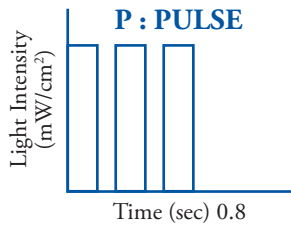

Model LED 39N

Features

- Lightweight
- Three modes of operation: fast, ramp, pulse
- Ergonomic contoured design

Specifications and Accessories

Switching Power Adapter

Power supply: AC 100-240V / 50-60 Hz
 Dimensions: 8"L x 1"W x 1"H
 Weight: 5 ounces
 Warranty: 2 years

Handpiece

Light source: 5W light emitting diode
 Wavelength: 420-480 nm
 Light Intensity: 1,100 mW/cm²
 Warranty: 2 years

Description

Description	Model
LED 39N Curing Light	LED 39N

Package includes the following: