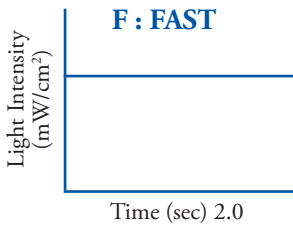

Model LED 39N

Features

- Lightweight
- Three modes of operation: fast, ramp, pulse
- Ergonomic contoured design

Specifications and Accessories

Switching Power Adapter

Power supply: AC 100-240V / 50-60 Hz
 Dimensions: 8"L x 1"W x 1"H
 Weight: 5 ounces
 Warranty: 2 years

Handpiece

Light source: 5W light emitting diode
 Wavelength: 420-480 nm
 Light Intensity: 1,100 mW/cm²
 Warranty: 2 years

Description

Description	Model
LED 39N Curing Light	LED 39N

Package includes the following: