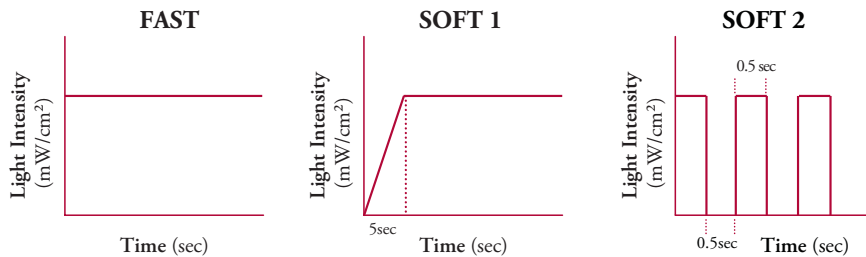

### Features

- Low battery signal – visual and audible alarm
- Easy to read – LCD display
- High light intensity – 5 to 10 second cure
- No down time
- Flexibility – corded and cordless light cure
- Quiet fan – extends life of LED
- Sleep mode – conserves power, saves battery life